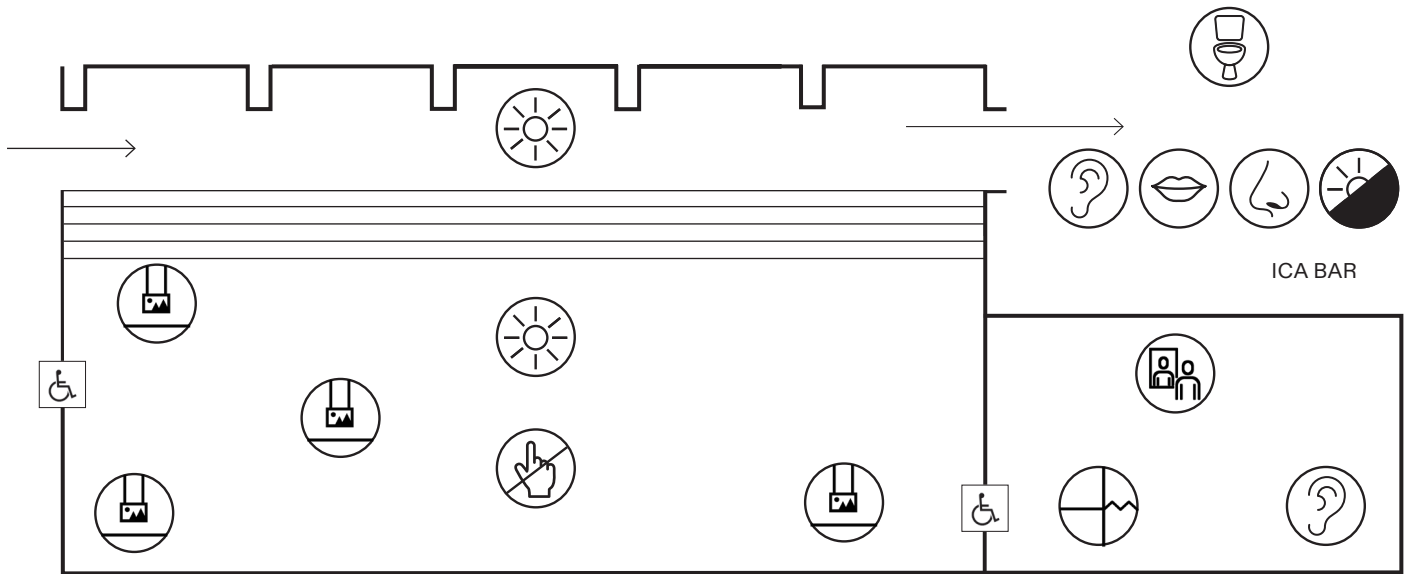

SENSORY MAP

MOKI CHERRY: HERE AND NOW

Do Not Touch all Artworks

Bright Areas

Do Not Touch

Noisy Areas

Mirror

Strong Smells

Food

Bright in Day-Time
Dark in Night-Time

Toilet

Low Hanging Artwork

Change in Floor Texture