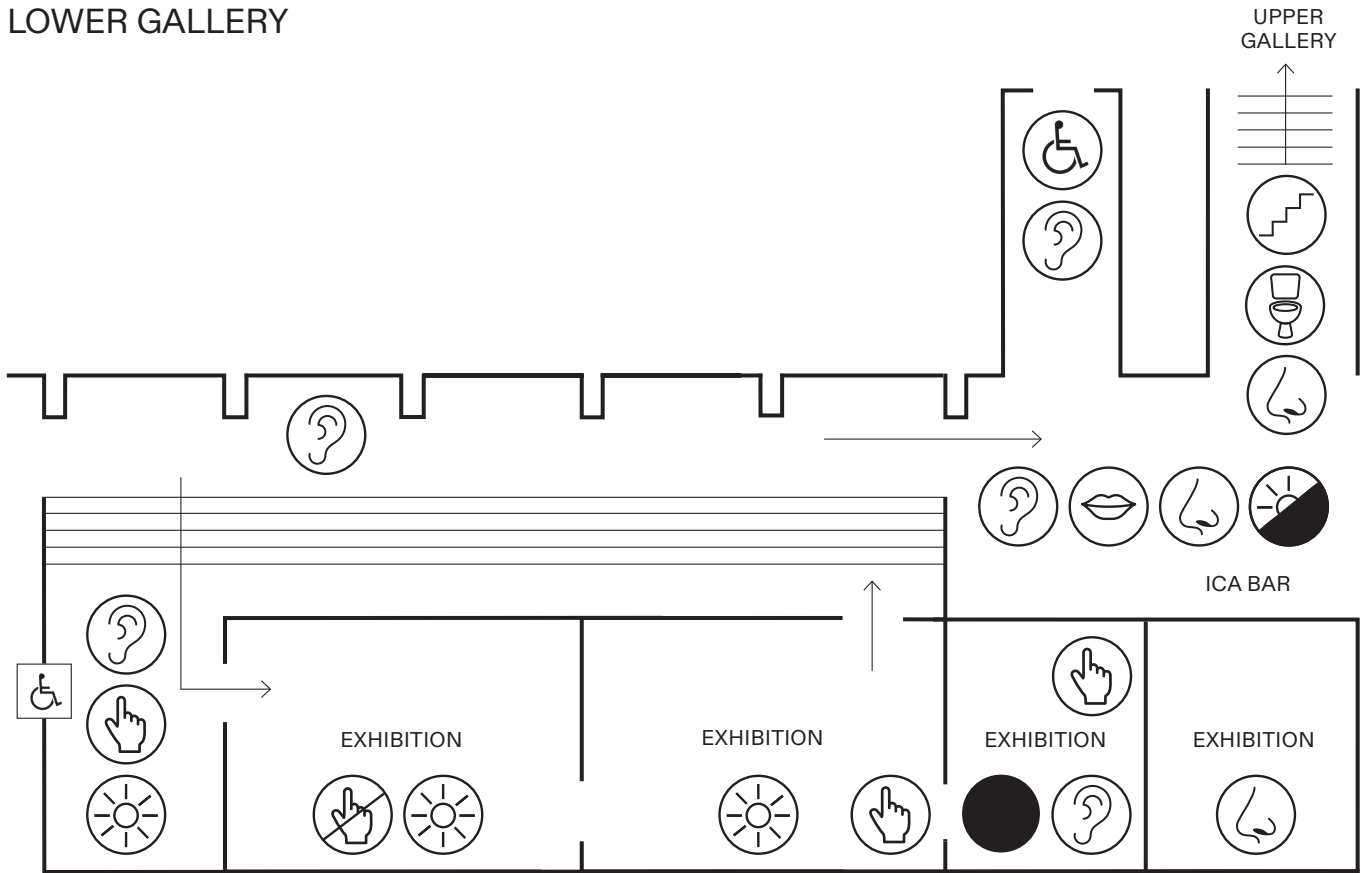

SENSORY MAP

“JESUS DIED FOR US, WE WILL DIE FOR DUDUS!”
R.I.P. GERMAIN

LOWER GALLERY

UPPER GALLERY

Accessible Entrance
The main entrance to the Upper Gallery is via steps. To use the lift, please speak to a member of staff at the Box Office.