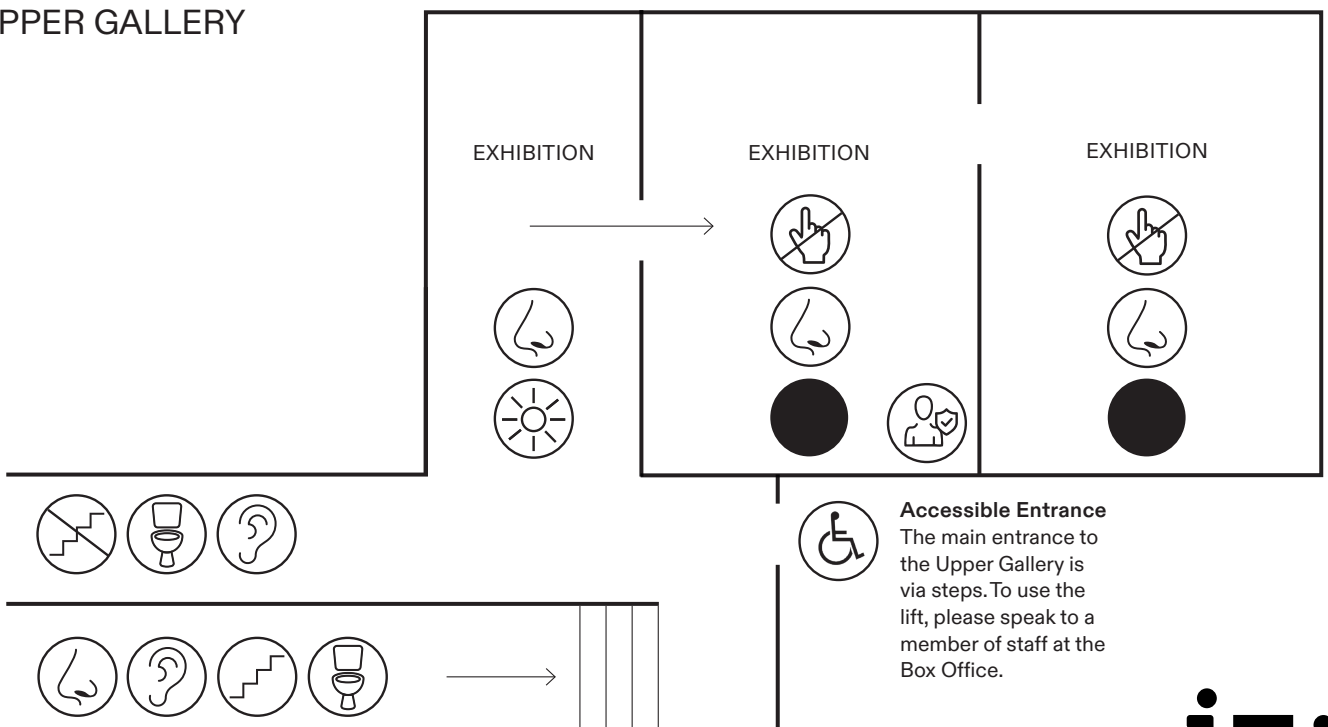

SENSORY MAP

“JESUS DIED FOR US, WE WILL DIE FOR DUDUS!”
R.I.P. GERMAIN

LOWER GALLERY

UPPER GALLERY

Accessible Entrance
The main entrance to the Upper Gallery is via steps. To use the lift, please speak to a member of staff at the Box Office.